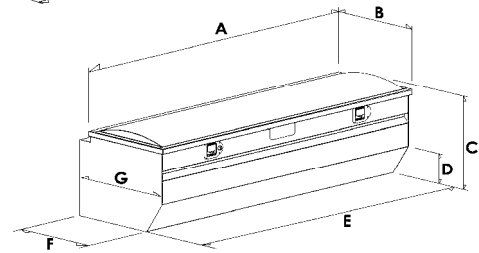

Chests

Chests

CHESTS	Dimensions (Inches)							Silver	Black
	A	B	C	D	E	F	G	Part	Part
RV Low-Profile Style and Utility									
60"/slant front	60.5	18	18.5	6	60	16.25	20	57401	57401B
60" Ford SD/02 Ddg Ram/slant sides	60.5	18	18.5	9.75	48	20		57408	57408B
36"	36	18	16			20		57403	57403B
44"	44	18	19			20		57404	57404B
Trailer Side Chest	48	10	14					57413	57413B
Trailer Tongue									
Deep 34"	33.75	19	18	17	57409	57409B			
Standard 35"	34.5	14.5	15.5	21	57410	57410B			
Deep 39"	39	18.5	16	21	57411	57411B			
Standard 49"	48.5	16.5	18.5	33.5	57412	57412B			
ATV									
Medium	34.5	12.5	9.5	34	57406	57406B			
Large	35.5	12.5	13	35	57407	57407B