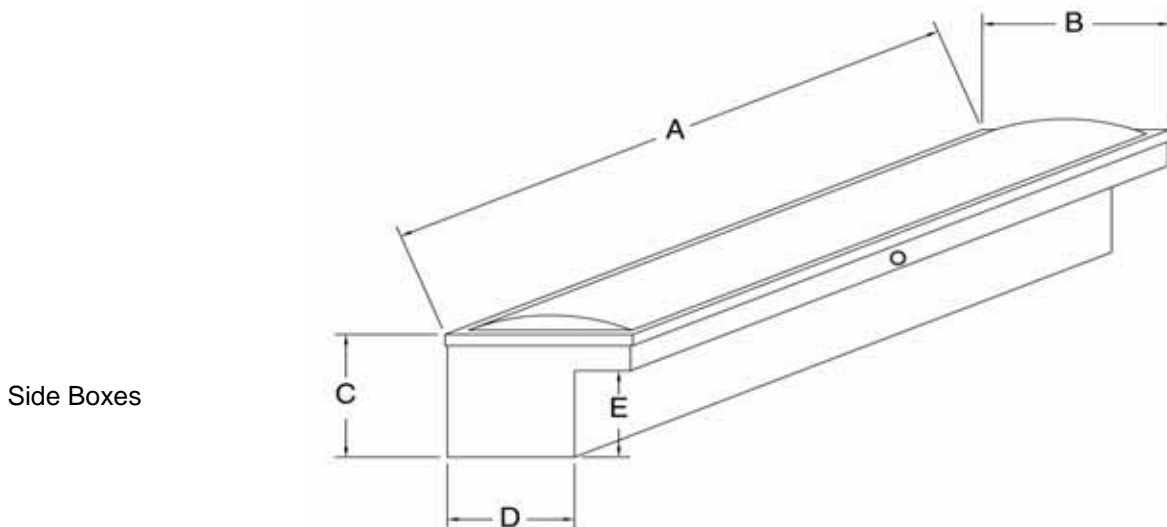

ELLIPSE OWENS TOOL BOXES
Diamond Tread Push Button Tool Boxes

Crossover Style	Dimensions (Inches)						Silver	Black
	A	B	C	D	E	F	Part	Part
Single-Lid								
All Full Size Except 5.5' Beds	71.5	20.75	13	10	61.5	18	56001	56001B
Full Size, Extra Wide and Deep	71.5	26.75	17.75	14.5	61.5	23.5	56005	56005B
Midsized, Dakota, Tacoma, except crew	63	20.75	13	10	53	18	56002	56002B
Downsize, Domestic	60	20.75	13	10	50	18	56003	56003B
Downsize, Imports	60	20.75	13	4.5/5/5	52/47.5	18	56004	56004B
Side Boxes								
48"	48	15.5	11	10.5	7.75		56201	56201B
56"	56	15.5	11	10.5	7.75		56202	56202B
72"	72	15.5	11	10.5	7.75		56203	56203B

Side Boxes