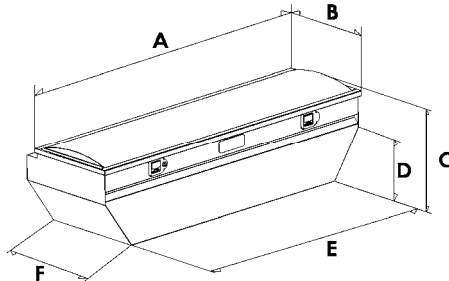

Crossover Box