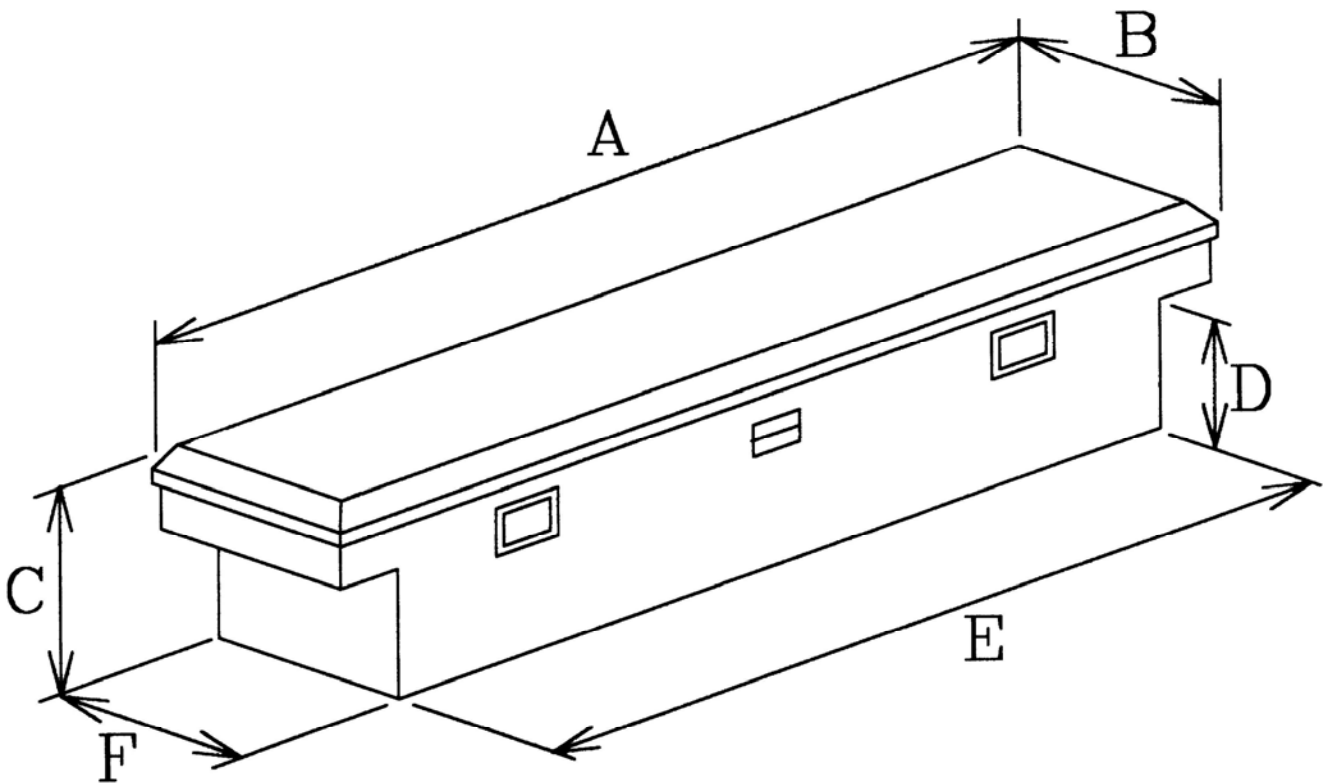

Scout Series
Diamond Tread Paddle Latch Tool Boxes

CROSSOVER STYLE	Dimensions (Inches)						Silver Part	Black Part
	A	B	C	D	E	F		
Single-Lid								
Full Size	70.38	20.75	14.5	9	61.5	18.25	40101	40101B
Down Size	60	20.75	14.5	9	52	18.25	40102	40102B
Full Size Narrow & Deep	70	14.75	15	11.25	61.38	14	40002	40002B
Gull-Wing								
Full Size	70.38	20.75	14.5	9	61.5	18.25	40301	40301B
Down Size	60	20.75	14.5	9	52	18.25	40302	40302B
Low Profile								
Full Size	70.38	20.75	14.5	10.75	61.5	18.25	40201	40201B
Down Size	60	20.75	14.5	10.75	52	18.25	40202	40202B

Crossover
Box