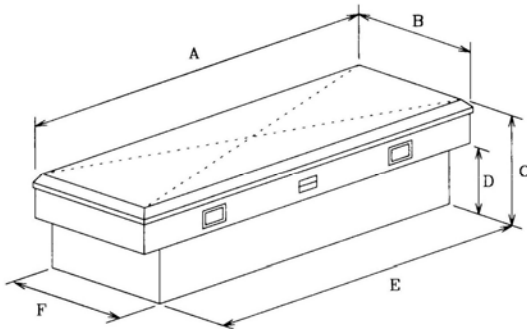

CROSSOVER STYLE	Dimensions (Inches)						Silver	Black
	A	B	C	D	E	F	Part	Part
Single-Lid								
Full Size	70.38	20.75	14.5	9	61.5	18.25	41001	41001B
Full Size and Super Duty Low Pro	71.50	20.75	14	10.75	61.5	18.25	41501	41501B
Full Size Deep	70.38	20.75	18.5	13	61.5	18.25	41002	41002B
Full Size & SD Deep Low Pro	71.50	20.75	18	14.75	61.5	18.25	41502	41502B
Full Size Narrow and Deep - Low Pro	70.38	14.75	15	11.25	61.38	14	41012	41012B
Down Size	60	20.75	14.5	9	52	18.25	41003	41003B
Down Size Low Pro	60.38	20.5	14.38	10.63	51.38	18.13	41503	41503B
Extra Wide & Deep	70.38	24.75	18.5	13	61.5	22.25	41008	41008B
Extra Wide & Deep Low Pro	71.88	24.5	18.38	14.63	61.38	21.13	41508	41508B
Chevy Sportside/87-96 Ford Flareside	60	20.75	14.5	9	46.75	18.25	41010	41010B
Dakota/05 Tacoma/Colorado-no crew	63	20.75	14.5	10.63	54.5	18.25	41007	41007B
Dak/05 Tac/Colo-no crew - Low Pro	63.38	20.5	14.38	10.63	54.5	18.13	41507	41507B
Dakota/05 Tacoma/Colorado-fits crew	63	20.75	14	4.25/4.5	54/42	18	41013	41013B
Dak/05 Tac/Colo Low Pro-fits crew	63	15.5	11.25	4/8	54.5/49	13	41515	41515B
Dak/05 Tac/Colo Deep-fits crew except Colo	63	20.75	18.75	4/9.25	51.5/42	16.25	41014	41014B
Ford Super-Duty/02 Dodge Ram 1500								
- Standard Style	73.5	20.75	14.5	9	63	18.25	41004	41004B
- Deep Style	73.5	20.75	18.5	13	63	18.25	41006	41006B
Import Downsize	60	20.75	14.5	4.5/4.5	52/47.5	18.25	41009	41009B
Ranger Splash/S10 Sportside	54	20.75	14.5	9	41.5	18.25	41011	41011B
Tundra/1997-C Ford Flareside	68	20.75	14.5	9	57	18.25	41005	41005B
Gull-Wing								
Full Size	70.38	20.75	14.5	9	61.5	18.25	43001	43001B
Full Size Deep	70.38	20.75	18.5	13	61.5	18.25	43002	43002B
Down Size	60	20.75	14.5	9	52	18.25	43005	43005B
Ford Super-Duty/02 Dodge Ram 1500	73.5	20.75	14.5	9	63	18.25	43003	43003B
Side-Mount								
Full Size 48"	48	12.25	13	7.63	47.25	7.63	42001	42001B
Full Size 60"	60	12.25	13	7.63	59.25	7.63	42002	42002B
Full Size 72"	72	12.25	13	7.63	71.25	7.63	42003	42003B
Down Size 48"	48	12.25	11	5.63	47.25	7.63	42006	42006B

Crossover
Box