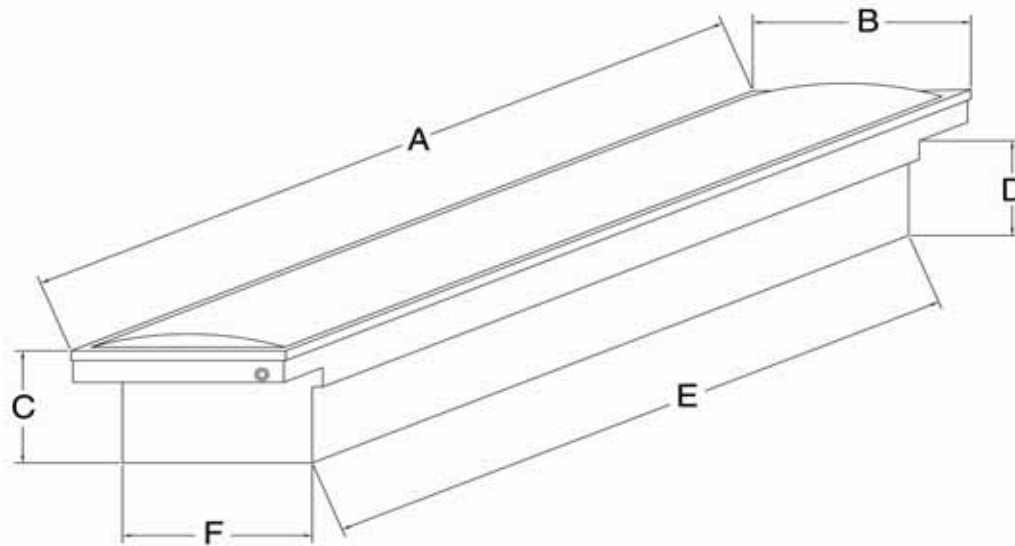

ELLIPSE OWENS TOOL BOXES
Diamond Tread Push Button Tool Boxes

Crossover Style	Dimensions (Inches)						Silver	Black
	A	B	C	D	E	F	Part	Part
Single-Lid								
All Full Size Except 5.5' Beds	71.5	20.75	13	10	61.5	18	56001	56001B
Full Size, Extra Wide and Deep	71.5	26.75	17.75	14.5	61.5	23.5	56005	56005B
Midsized, Dakota, Tacoma, except crew	63	20.75	13	10	53	18	56002	56002B
Downsize, Domestic	60	20.75	13	10	50	18	56003	56003B
Downsize, Imports	60	20.75	13	4.5/5/5	52/47.5	18	56004	56004B
Side Boxes								
48"	48	15.5	11	10.5	7.75		56201	56201B
56"	56	15.5	11	10.5	7.75		56202	56202B
72"	72	15.5	11	10.5	7.75		56203	56203B

Crossover Boxes