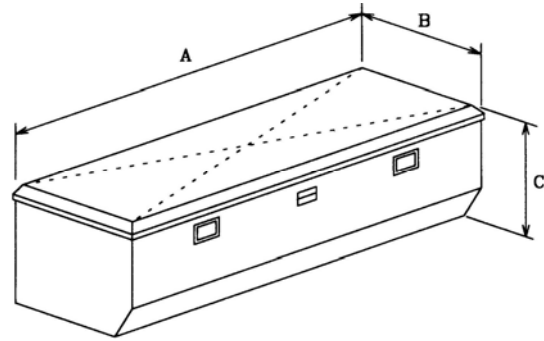

Garri son Series

Di amond Tread Paddle Latch Tool Boxes

Chests

CHESTS	Dimensions			Silver	Black
	A	B	C	Part	Part
RV Low-Profile Style					
60"/slant front	60.5	20.5	19	44001	44001B
Ford SD 60"/slant sides	60.5	20.5	19	44008	44008B
02 Dodge Ram/slant sides	60.5	20.5	19	44008	44008B
55"/slant front	55.5	20.5	19	44002	44002B
5th Wheel Box	58	22	12.25	44024	44024B
5th Wheel Box - V Style	57	22	15	44026	44026B
Utility Chest					
Jeep Wrangler 09-C	29	12	16	44025	44025B
36"	36	20.5	16	44003	44003B
44"	44	20.5	19	44004	44004B
Generator Box	38	25	24	44018C	44018CB
Electric Cord Storage Box	24	10	30	13141	
RV Chest					
60" no offset lid	60	20.5	20	44005	44005B
47" no offset lid	47	20	20	44021	44021B
Underbody					
24"	24	18	18	47001	47001B
36"	36	18	18	47002	47002B
48"	48	18	18	47003	47003B
Top Sider					
72"	72	12.25	16	46001	
90"	90	12.25	16	46002	
96"	96	14	20	46003	
Marine Dock-Boxes					
36"	36	20.5	16	44003	
44"	44	20.5	19	44004	
60"	60	20.5	20	44012	
Tote Boxes					
16"	7.25	16	6.75	44009	
24"	10.25	24	8.25	44010	
30"	10.25	30	8.25	44011	

Chests