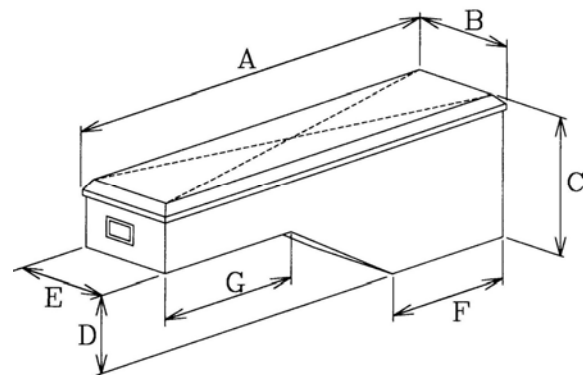

Garri son Series

Di amond Tread Paddle Latch Tool Boxes

Chests

CHESTS	Dimensions			Silver	Black
	A	B	C	Part	Part
RV Low-Profile Style					
60"/slant front	60.5	20.5	19	44001	44001B
Ford SD 60"/slant sides	60.5	20.5	19	44008	44008B
02 Dodge Ram/slant sides	60.5	20.5	19	44008	44008B
55"/slant front	55.5	20.5	19	44002	44002B
5th Wheel Box	58	22	12.25	44024	44024B
5th Wheel Box - V Style	57	22	15	44026	44026B
Utility Chest					
Jeep Wrangler 09-C	29	12	16	44025	44025B
36"	36	20.5	16	44003	44003B
44"	44	20.5	19	44004	44004B
Generator Box	38	25	24	44018C	44018CB
Electric Cord Storage Box	24	10	30	13141	
RV Chest					
60" no offset lid	60	20.5	20	44005	44005B
47" no offset lid	47	20	20	44021	44021B
Underbody					
24"	24	18	18	47001	47001B
36"	36	18	18	47002	47002B
48"	48	18	18	47003	47003B
Top Sider					
72"	72	12.25	16	46001	
90"	90	12.25	16	46002	
96"	96	14	20	46003	
Marine Dock-Boxes					
36"	36	20.5	16	44003	
44"	44	20.5	19	44004	
60"	60	20.5	20	44012	
Tote Boxes					
16"	7.25	16	6.75	44009	
24"	10.25	24	8.25	44010	
30"	10.25	30	8.25	44011	

Tote Box

Well Boxes

WHEEL WELL BOXES	Dimensions (Inches)							Silver	Black
	A	B	C	D	E	F	G	Part	Part
Medium	38.75	10.25	16.5	9	9.5	16	16	42004	42004B
Large	38.75	10.25	20	12.5	9.5	14	16	42005	42005B

ATV Utility Boxes

ATV UTILITY BOXES	Dimensions			Silver	Black
	A	B	C	Part	Part
Small	12	32	6	44016	44016B
Medium	12	34	9	44006	44006B
Large	12	35	12.5	44007	44007B