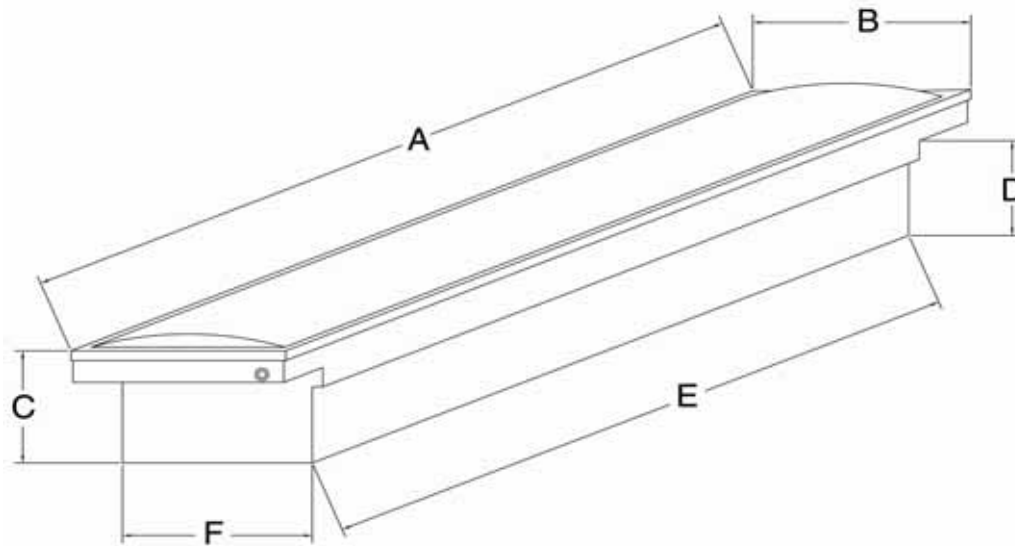

ELLIPSE OWENS TOOL BOXES
Diamond Tread Push Button Tool Boxes

Crossover Style	Dimensions (Inches)						Silver Part	Black Part
	A	B	C	D	E	F		
Single-Lid								
All Full Size Except 5.5' Beds	71.5	20.75	13	10	61.5	18	56001	56001B
Full Size, Extra Wide and Deep	71.5	26.75	17.75	14.5	61.5	23.5	56005	56005B
Midsized, Dakota, Tacoma, except crew	63	20.75	13	10	53	18	56002	56002B
Downsize, Domestic	60	20.75	13	10	50	18	56003	56003B
Downsize, Imports	60	20.75	13	4.5/5/5	52/47.5	18	56004	56004B
Side Boxes								
48"	48	15.5	11	10.5	7.75		56201	56201B
56"	56	15.5	11	10.5	7.75		56202	56202B
72"	72	15.5	11	10.5	7.75		56203	56203B

Crossover Boxes

Side Boxes