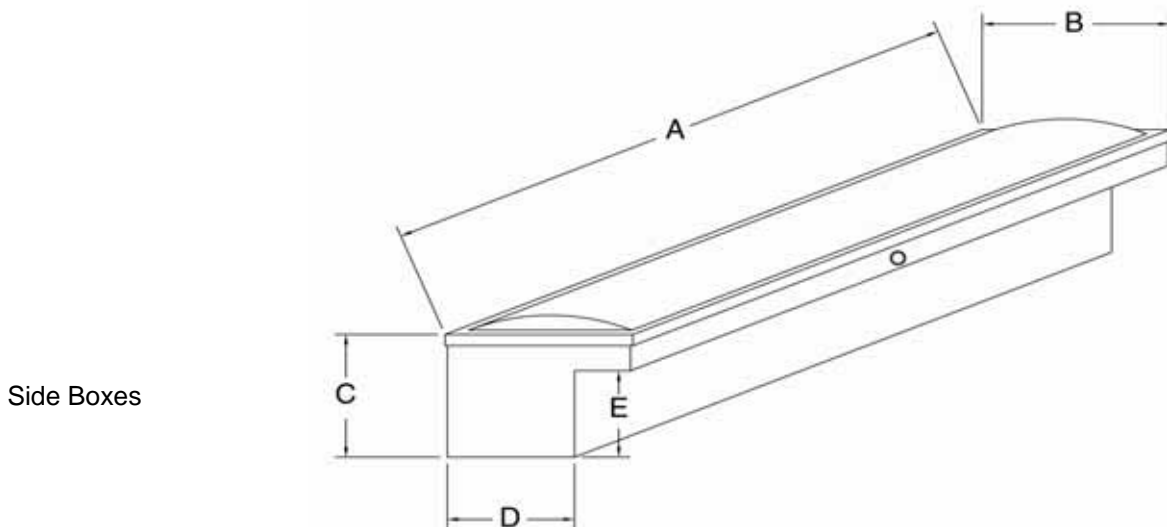

ELLIPSE OWENS TOOL BOXES
Diamond Tread Push Button Tool Boxes

Crossover Style	Dimensions (Inches)						Silver Part	Black Part
	A	B	C	D	E	F		
Single-Lid								
All Full Size Except 5.5' Beds	71.5	20.75	13	10	61.5	18	56001	56001B
Full Size, Extra Wide and Deep	71.5	26.75	17.75	14.5	61.5	23.5	56005	56005B
Midsized, Dakota, Tacoma, except crew	63	20.75	13	10	53	18	56002	56002B
Downsize, Domestic	60	20.75	13	10	50	18	56003	56003B
Downsize, Imports	60	20.75	13	4.5/5/5	52/47.5	18	56004	56004B
Side Boxes								
48"	48	15.5	11	10.5	7.75		56201	56201B
56"	56	15.5	11	10.5	7.75		56202	56202B
72"	72	15.5	11	10.5	7.75		56203	56203B

Crossover Boxes

Side Boxes